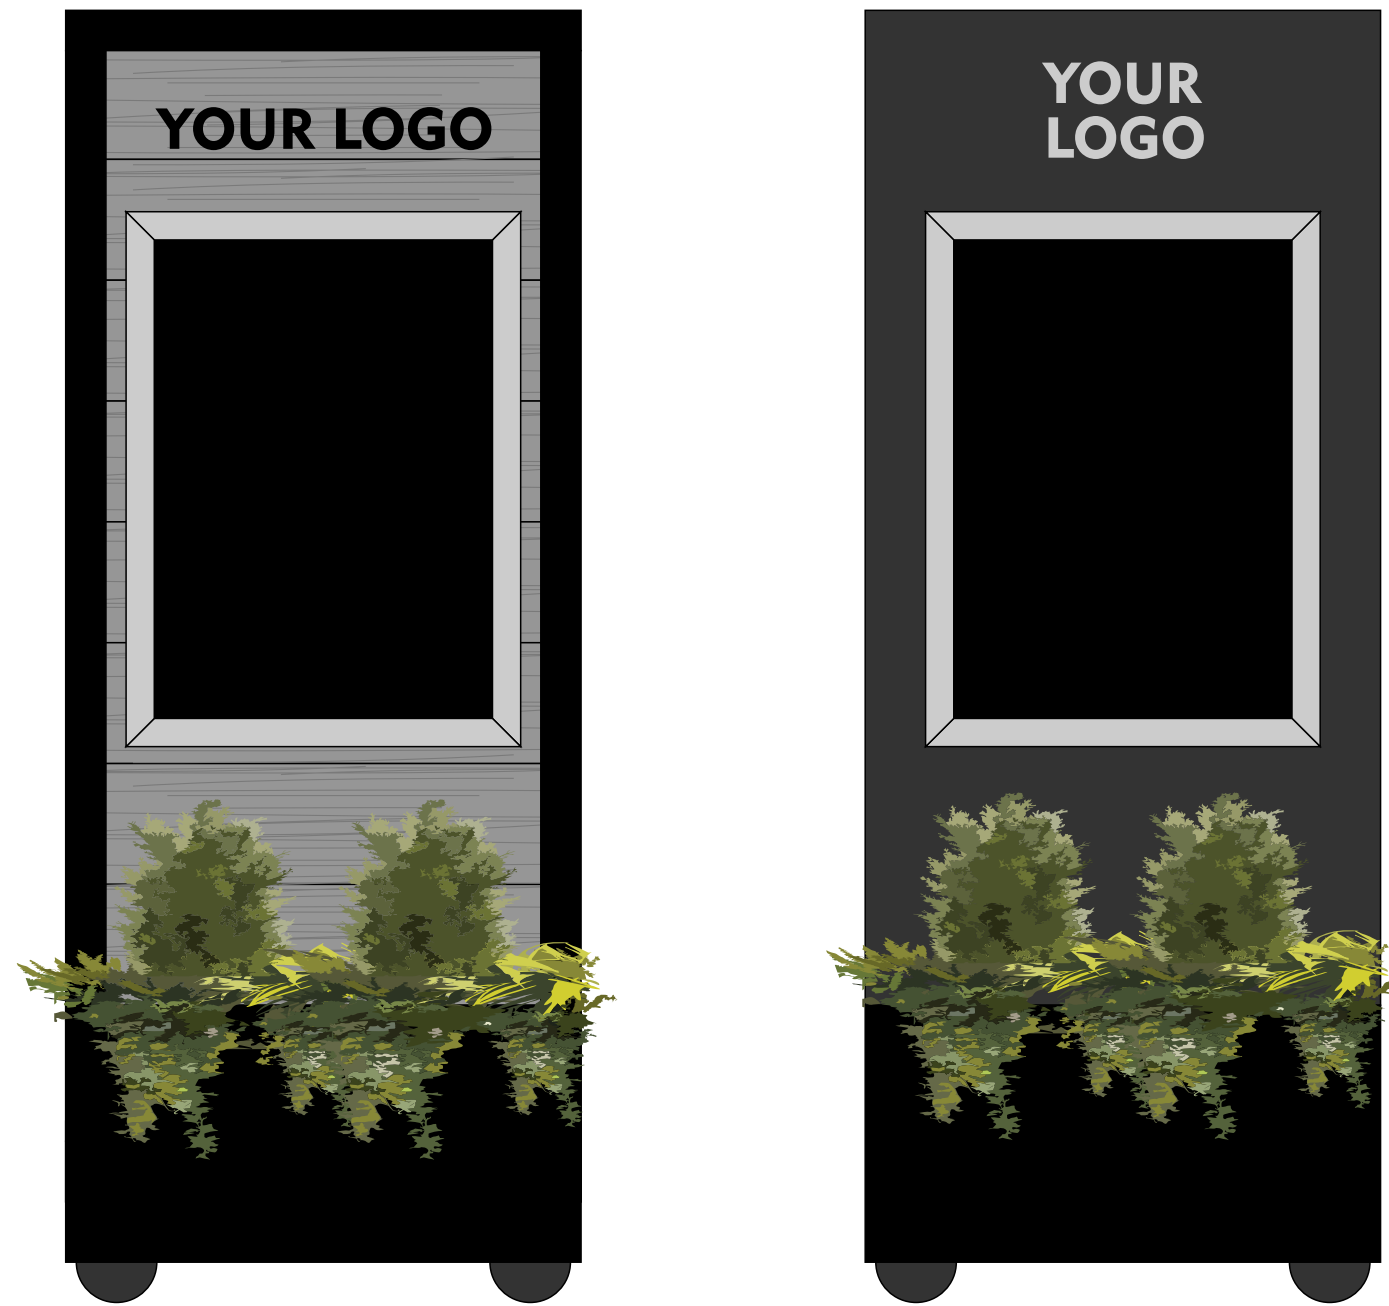

Mobile Double-sided Poster Stands for A2 posters. 640mm wide.

These are narrower versions of both our wood and metal double-sided poster stands, perfect for A2-sized snap frames. Respectively made from treated timber or metals fit for outdoors. Finished in any stain (wood only) or paint colour of your choice. Available with wheels and brakes. Your branding can be painted on all sides or sides of your choosing. Each face holds a poster snapframe and decorative faux plants.

Photo above of 1260mm wide metal poster stand.